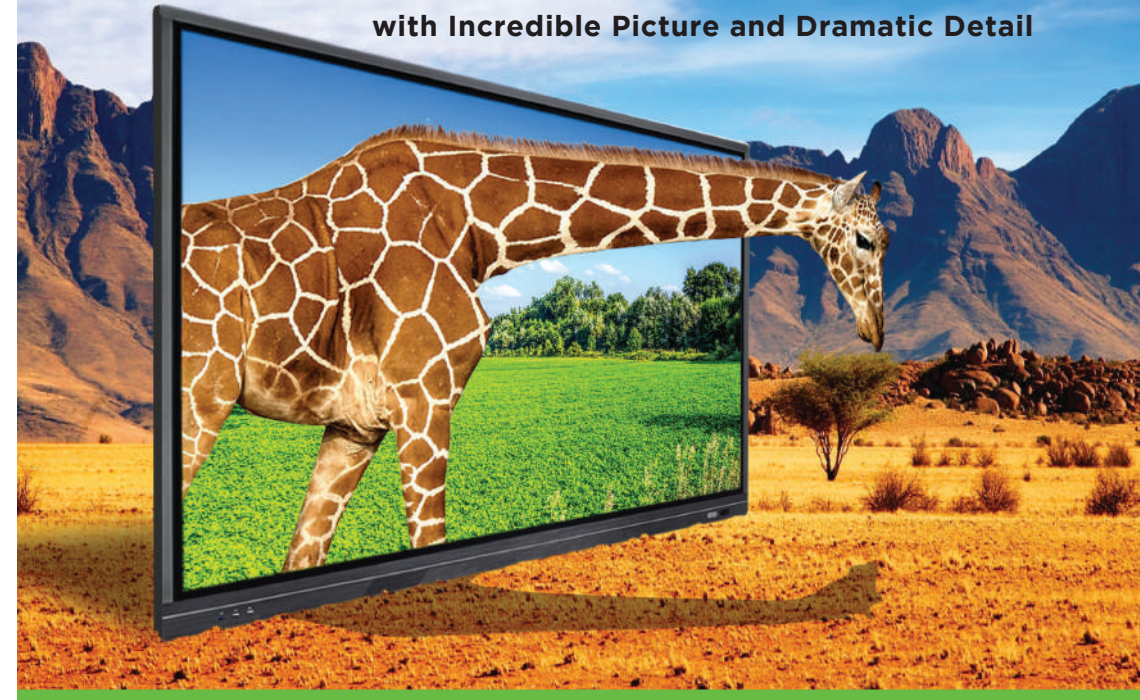

ASC IFPD SPECIFICATIONS

Spesifikasi	ASC-65	ASC-75	ASC-86	ASC-98
Panel size	65"	75"	86"	98"
Bare dimension (mm)	1518.3 x 113.8 x 943.3	1744.61 x 110.7 x 1063.16	1997.9 x 114.5 x 1208.9	2241.7 x 116.4 x 1337.8
Packing dimension (mm)	1765 x 320 x 1165	1990 x 320 x 1165	2200 x 360 x 1490	2525 x 435 x 1750
Power consumption	≤170W	≤400W	≤440W	≤480W
Standby power consumption	≤0.5W	≤0.5W	≤0.5W	≤0.5W
Optimum resolution	1920 x 1080@60Hz/ 3840 x 2160@60Hz	1920 x 1080@60Hz/ 3840 x 2160@60Hz	3840 x 2160@60Hz/	3840 x 2160@60Hz/
Viewing angle	178°, 178°	178°, 178°	178°, 178°	178°, 178°
Brightness	350cd/m ²	350cd/m ²	400cd/m ²	500cd/m ²
Contrast ratio	1400:1 / 1200:1	5000:1 / 1200:1	1200:1	1300:1
Response time	8ms / 6ms	4ms / 8ms	8ms	8ms
Color	16.7M/1.07B	16.7M/1.07B	1.07B	1.07B

INTERACTIVE FLAT PANEL

Enjoy Real UHD 4K

with Incredible Picture and Dramatic Detail

Now available in
multiple sizes

65" 75" 86" 98"

New Version
RAM 3 Gb, ROM 32 Gb

Integrated System Design

A Screen Flat Panel now come with Integrated System Design. It integrates functions of a projector, an electronic whiteboard, desktop computer, welcome screen, ads player and speaker.

New Version RAM 3 Gb, ROM 32 Gb

20
Point Touch

Support Multiple
Operating System

Gesture
Recognition

Available in
65" 75" 86" 98"

Wireless
Screen Mirroring

Android 8.0
Operating System

One Solution For Everything