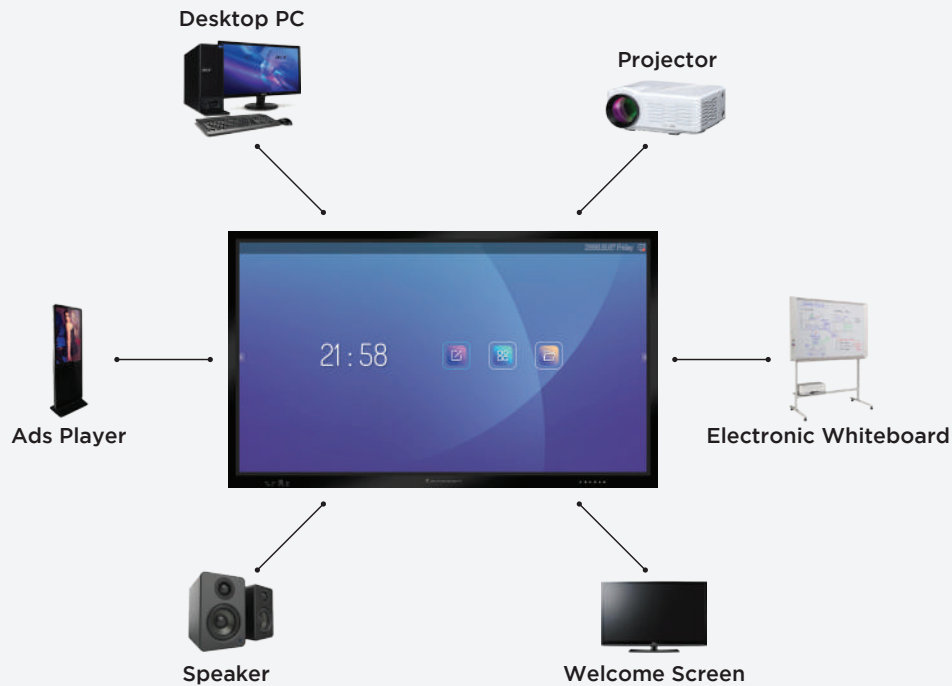

INTERACTIVE FLAT PANEL

Enjoy Real UHD 4K

with Incredible Picture and Dramatic Detail

Now available in
multiple sizes

65" 75" 86" 98"

New Version
RAM 3 Gb, ROM 32 Gb

Integrated System Design

A Screen Flat Panel now come with Integrated System Design. It integrates functions of a projector, an electronic whiteboard, desktop computer, welcome screen, ads player and speaker.

New Version RAM 3 Gb, ROM 32 Gb

20
Point Touch

Support Multiple
Operating System

Gesture
Recognition

Available in
65" 75" 86" 98"

Wireless
Screen Mirroring

Android 8.0
Operating System

One Solution For Everything

The Flat Screen Panel has functions that can support all your activities, like presentation, teaching in the school, and internal meeting in your office.

Meeting Room Presentation

Compared with traditional whiteboards and projectors, interactive flat panel display not only has exquisite display effect, smart interactivity and remote meeting function, but also supports wireless connection and screen sharing which removed the complex wiring. It has received highly preference and wide application in the conference machine market.

School Teaching

Interactive flat panel display has received great popularity based on its premium display effects, smart interactivity, annotation function, multimedia files playing, a large quantity of extensive applications, abundant internet source and remote teaching functions. It is becoming a strong assistant of teachers.