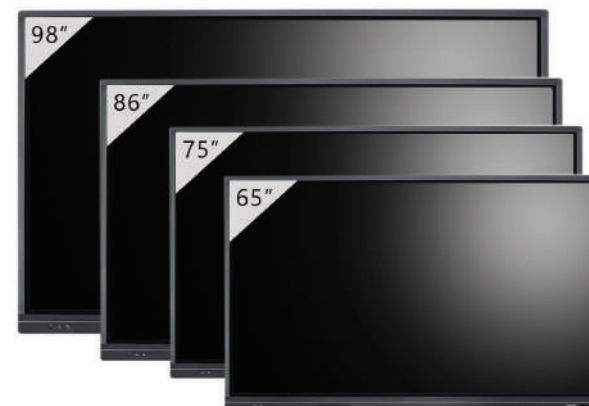

ASC IFPD SPECIFICATIONS

Spesifikasi	ASC-65	ASC-75	ASC-86	ASC-98
Panel size	65"	75"	86"	98"
Bare dimension (mm)	1518.3 x 113.8 x 943.3	1744.61 x 110.7 x 1063.16	1997.9 x 114.5 x 1208.9	2241.7 x 116.4 x 1337.8
Packing dimension (mm)	1765 x 320 x 1165	1990 x 320 x 1165	2200 x 360 x 1490	2525 x 435 x 1750
Power consumption	≤170W	≤400W	≤440W	≤480W
Standby power consumption	≤0.5W	≤0.5W	≤0.5W	≤0.5W
Optimum resolution	1920 x 1080@60Hz/ 3840 x 2160@60Hz	1920 x 1080@60Hz/ 3840 x 2160@60Hz	3840 x 2160@60Hz/	3840 x 2160@60Hz/
Viewing angle	178°, 178°	178°, 178°	178°, 178°	178°, 178°
Brightness	350cd/m ²	350cd/m ²	400cd/m ²	500cd/m ²
Contrast ratio	1400:1 / 1200:1	5000:1 / 1200:1	1200:1	1300:1
Response time	8ms / 6ms	4ms / 8ms	8ms	8ms
Color	16.7M/1.07B	16.7M/1.07B	1.07B	1.07B

INTERACTIVE FLAT PANEL

Enjoy Real UHD 4K

with Incredible Picture and Dramatic Detail

Now available in
multiple sizes

65" 75" 86" 98"

New Version
RAM 3 Gb, ROM 32 Gb

Integrated System Design

A Screen Flat Panel now come with Integrated System Design. It integrates functions of a projector, an electronic whiteboard, desktop computer, welcome screen, ads player and speaker.

New Version RAM 3 Gb, ROM 32 Gb

20
Point Touch

Support Multiple
Operating System

Gesture
Recognition

Available in
65" 75" 86" 98"

Wireless
Screen Mirroring

Android 8.0
Operating System

One Solution For Everything